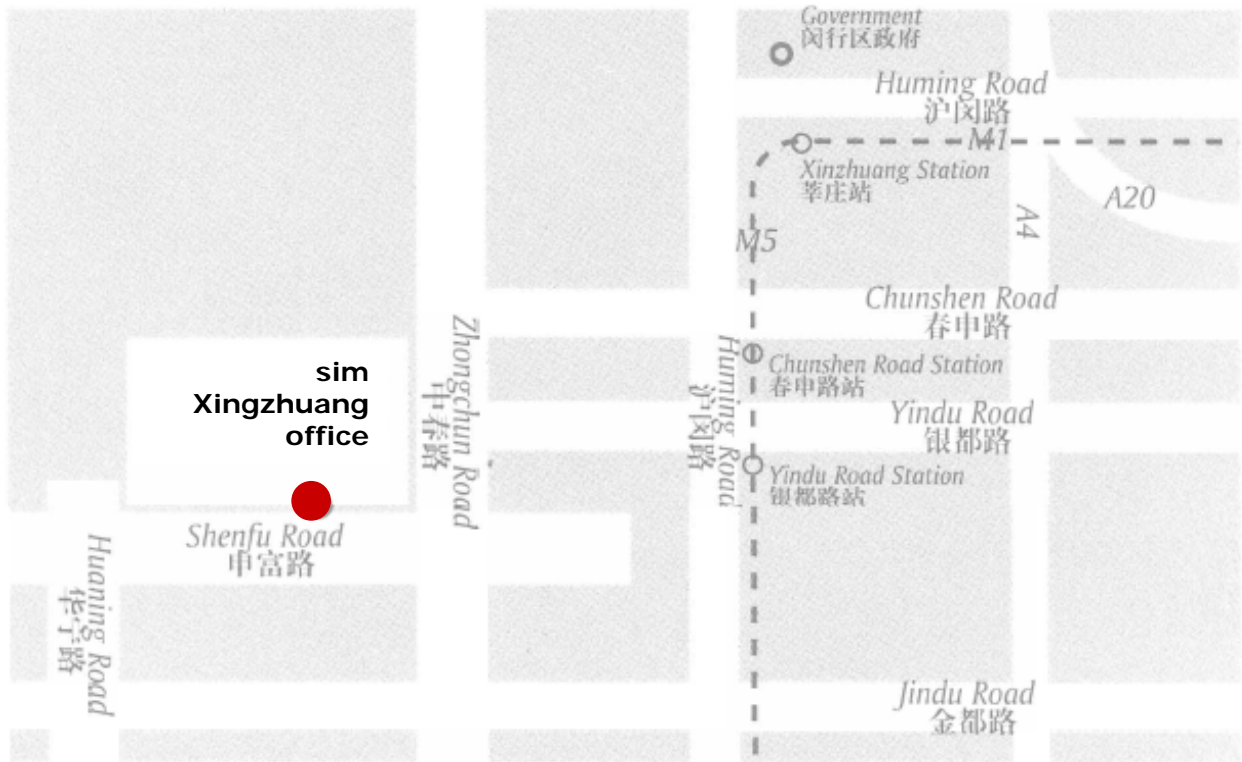

sim Shanghai Xingzhuang office

sim

selective
international
management

王隆（上海）商务咨询有限公司

Room 208, 2nd Floor, Building G
No. 788, Shenfu Road
Min Hang District,
Shanghai 201108, P.R.C

王隆（上海）商务咨询有限公司
中国上海市闵行区申富路
788号G座208室201108